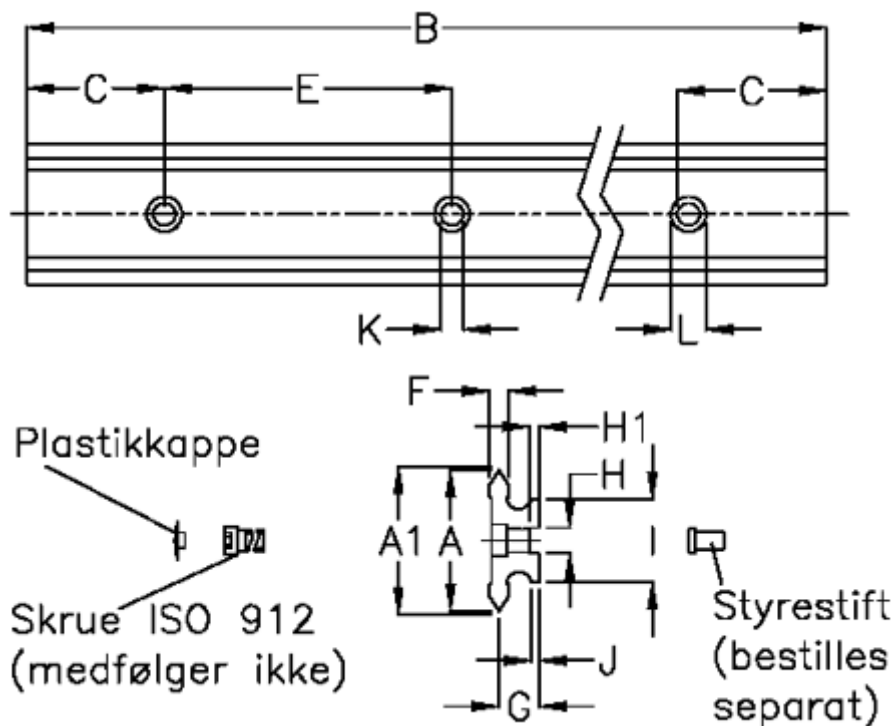

Article number: 057120612561

Description: Hepco GV3 slide NS 50 L1256 P1
with counterbored holes

Measures

A	= 50	G	= 10.0	Weight kg/1000 = 3.20
A1	= 50.74	H	= 10	
B	= 1256	H1	= 3.5	
C	= 43.0	I	= 40.0	
E	= 90	J	= 2.60	
F	= 4.71	K	= 7.0	
For bearing	= J25	L	= 11 x 6.1	
For guide pin	= SDP10	Precision type	= P1	